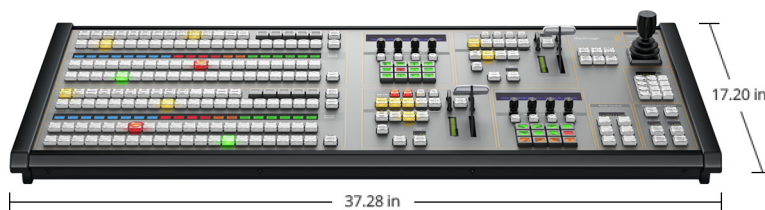

Next Transition Selectors
BKG, Key 1 - Key 2 (per M/E).

Menu Control
24 x LCD Bitmap Buttons.

3 Axis Joystick
1

On-Air Indicator
8

Dedicated Macro Buttons
10

Numeric Keypad
1

Power Status Indicators
4

Software

Software Applications
ATEM Software Control Panel.

Operating Systems

Mac OS X 10.10 Yosemite,
Mac OS X 10.11 El Capitan
or later.

Windows 8.1 64-bit or
Windows 10 64-bit.

Aerospace Certified Embedded OS.

Aerospace Certified Embedded OS.

Power Requirements

Power Supply
2 x Internal 110 - 240V AC.

Redundant Power
Yes

Power Usage
70W

Physical Specifications

33.62 lb

Environmental Specifications

Operating Temperature
0° to 40° C (32° to 104° F)

Storage Temperature
-20° to 60° C (-4° to 140° F)

Relative Humidity
0% to 90% non-condensing

What's Included

ATEM 2 M/E Broadcast Panel