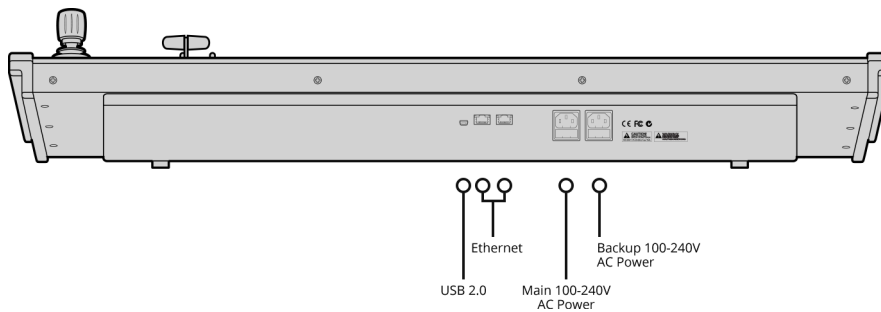

ATEM 2 M/E Broadcast Panel

The incredible ATEM 2 M/E Broadcast Panel has the power for the most complex live broadcast events and it's perfect when you have the space for a large panel and need all the control at your fingertips. The ATEM 2 M/E Broadcast Panel features an amazing design that not only looks incredible, but perfectly positions all controls just where you need them for the ultimate creativity on complex multi layer live production. The ATEM 2 M/E Broadcast Panel connects via ethernet and includes loop thru for your media management computer.

Connections

Ethernet

2 x 10/100/1000 BaseT with loop output for additional control panels or computers.

Software Updates

1 x USB for firmware updates.

Product Specifics

Direct Cross Points

20