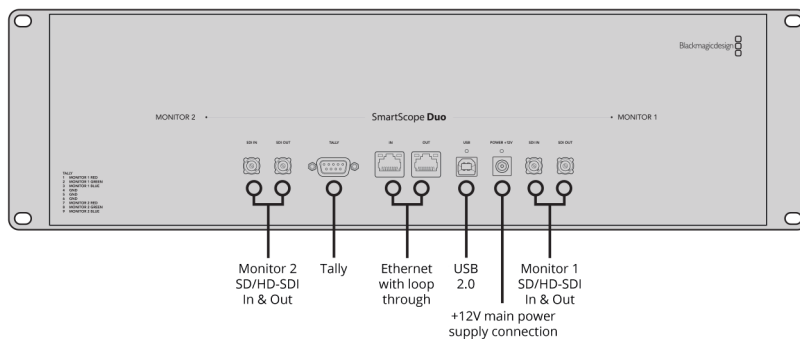

Connections

SDI Video Input

Automatically switches between SD, HD and 6G-SDI. Reclocked loop through output.

SDI Video Output

1 x 10 bit loop through SD, HD and 6G-SDI switchable.

SDI Audio Input

16 channels embedded in SD, HD and UHD.

SDI Audio Output

16 channels embedded in SD, HD and UHD.

Multi Rate Support

Standard definition SDI, high definition SDI and 6G-SDI.

Tally

9-pin D connector

Standards

SD Format Support