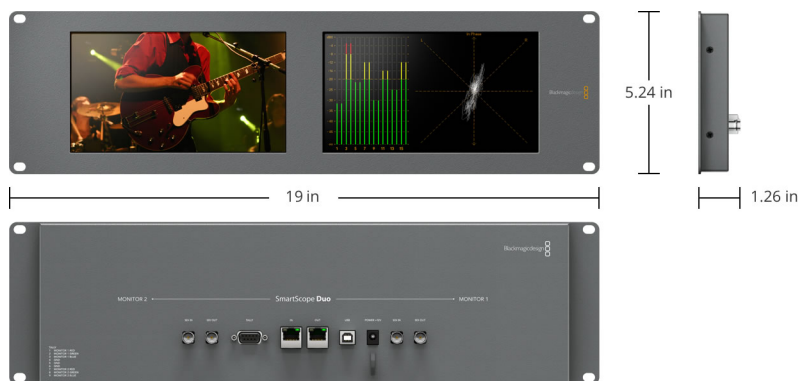

12V universal power supply included with international socket adapters for all countries.

Power Consumption

< 20 Watts

Operational Voltage Range

12V - 15V

Physical Specifications

Environmental Specifications